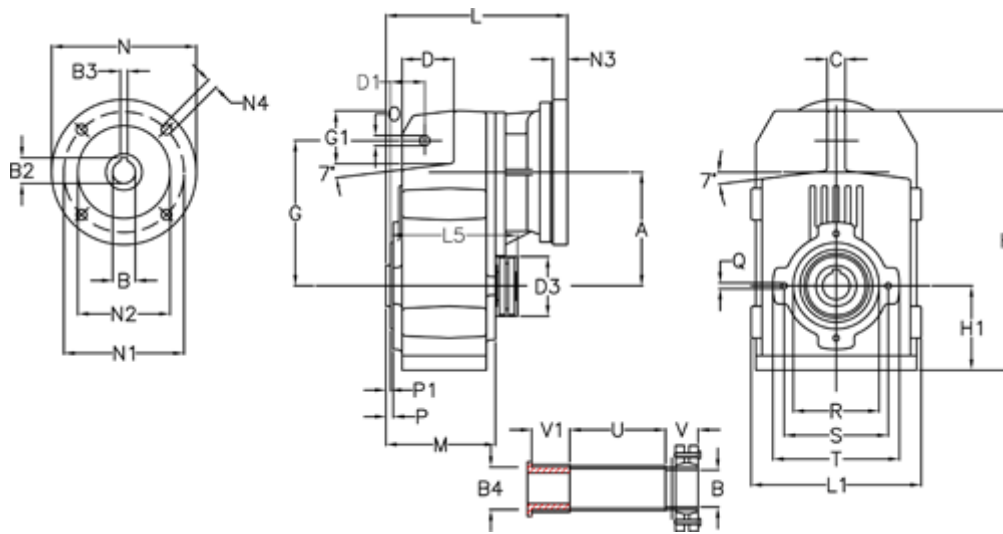

Article number: 29560203008240

Description: Shaft mounted gear  
A252QF30-30-P100B5

## Measures

A = 128.75	D1 = 43.5	I5 = 197.5	P1	= 3.5	V = 4
B = 30	d3 = 83	M = 135.5	Q	= M10x14	V1 = 4
B1 = 28	G = 162	N = 250	R	= 110	
B2 = 31.3	G1 = 58.0	N1 = 215	S	= 130	
B3 = 8	H = 290.5	N2 = 180	T	= 150	
B4 = 30	H1 = 93.5	N4 = M12x16	Tightening torque Nm adapter bushing = 6.0		
C = 20	L = 242.5	O = 13	Tightening torque Nm shrink disc = 7.0		
D = 57.0	L1 = 188	P = 6.0	U	= 120.5	